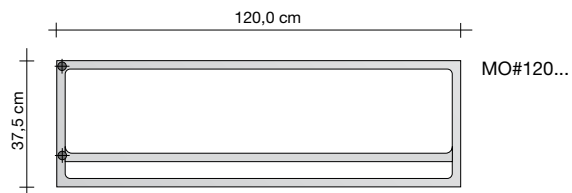

ORDER EXAMPLE To correctly order this model follow the example specified below:

PRODUCT

MV#170CRO
R12

MV#170CRO R12 (MVC#170 9010 R12 for coloured version)

Article code found in the prices table on the side

Connection code that defines the type of union for copper pipes or multi-layer pipes found herein at page 276

ACCESSORIES

Cod. GVR

One way Remote Valve Assembly, CHROME finish

Cod. GVR#*

One way Remote Valve Assembly, COLOUR finish*

* Specify the color code, e.g.: 9010, after checking the Tubes Colour Chart

HORIZONTAL