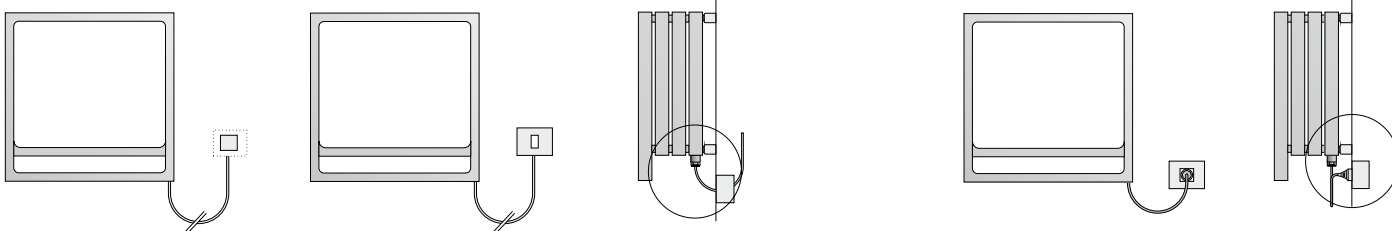

Kit with WALL type room thermostat (radio frequency)

Kit with WALL type room thermostat (radio frequency) with weekly PROGRAMMING

**HORIZONTAL**

**SQUARE**

**ELECTRIC connection of model MOEC#080**

**VERTICAL**

**ELECTRIC connection of models MVEC#170, MVEC#140 and MQEC#050**

Connection to Tubes Wi-Fi  
Thermostat

Remote switch

Electric plug not supplied