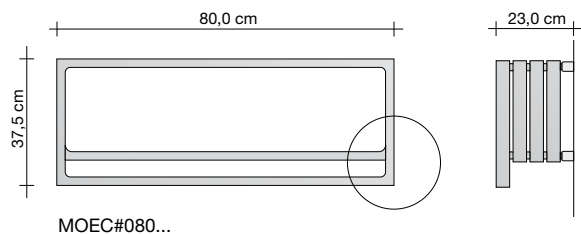

MONTECARLO ELECTRIC COLOURED

Radiator composed of 40x25 mm section steel elements

EL

ORDER EXAMPLE To correctly order this model follow the example specified below:

PRODUCT

MVEC#170
9010
P4

MVEC#170 9010 P4

Article code found in the prices table on the side
Colour code to be checked in the Tubes Colour Chart
Resistor code found on page 230

ACCESSORIES

ZRF004
ZRF007

(Electric adjusters supplied as an accessory)

Kit with WALL type room thermostat (radio frequency)

Kit with WALL type room thermostat (radio frequency) with weekly PROGRAMMING

HORIZONTAL