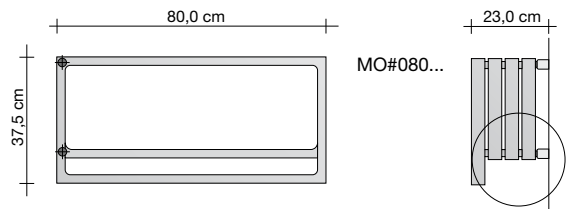

ORDER EXAMPLE To correctly order this model follow the example specified below:

PRODUCT

MV#170CRO
R12

MV#170CRO R12 (MVC#170 9010 R12 for coloured version)

Article code found in the prices table on the side

Connection code that defines the type of union for copper pipes or multi-layer pipes found herein at page 276

ACCESSORIES

Cod. GVR

One way Remote Valve Assembly, CHROME finish

Cod. GVR#*

One way Remote Valve Assembly, COLOUR finish*

* Specify the color code, e.g.: 9010, after checking the Tubes Colour Chart

HORIZONTAL