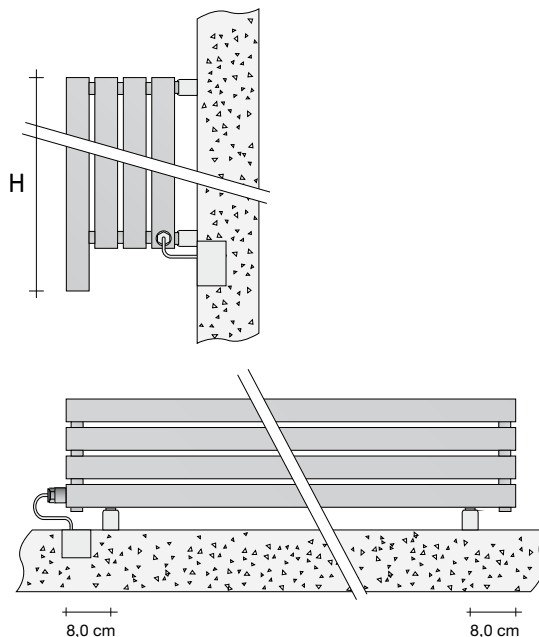

Kit with WALL type room thermostat (radio frequency)

Kit with WALL type room thermostat (radio frequency) with weekly PROGRAMMING

**HORIZONTAL**

**SQUARE**

**ELECTRIC connection of model MOEC#080**

**VERTICAL**