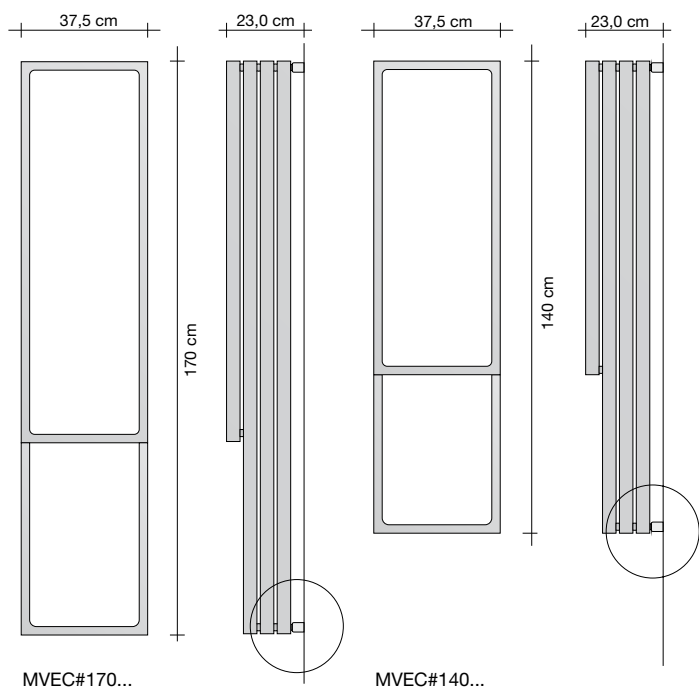

Kit with WALL type room thermostat (radio frequency)

Kit with WALL type room thermostat (radio frequency) with weekly PROGRAMMING

**HORIZONTAL**

**SQUARE**

**ELECTRIC connection of model MOEC#080**

**VERTICAL**