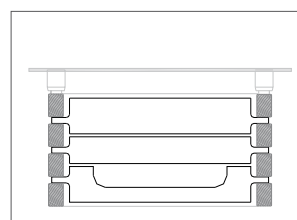

TOWEL RAIL SHELF

cod. ZAMM#PM

REMOTE VALVE ASSEMBLY

Valve and Lockshield assembly for remote connection (GVR), can be installed up to a maximum distance of 6 metres from the radiator.

Connection of Remote Valve Assembly (GVR) to water system

		Code	Description	Finishes	Price (€)
		GVR#	RECESSED valve and lockshield assembly for remote connection	CHROME	
		GVRC#	RECESSED valve and lockshield assembly for remote connection	COLOUR	

For the GVRC code you must specify the colour required
Colours not available: GRRC