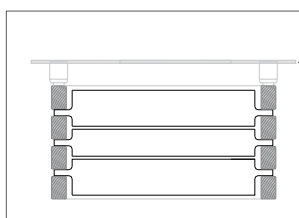

MONTECARLO ELECTRIC COLOURED

Radiator composed of 40x25 mm section steel elements

EL

ELECTRIC VERSION

Code	L (cm)	H (cm)	P (cm)	Electric resistor Watts	Category C0 RAL 9010 (€)	Category C1/C2 (€)	Category C3 (€)	Water Content (l)
HORIZONTAL MOEC#080	80,0	37,5	23	500				6,60
SQUARE MQEC#050	50,0	50,0	23	300				5,40
VERTICAL MVEC#140	37,5	140,0	23	600				9,50
MVEC#170	37,5	170,0	23	900				11,30

PRICES OF ACCESSORIES

Only for the Montecarlo vertical version

Code	Description	Finishes	Price (€)
ZAMM#MMWE	30.5x17.5x2.5 cm wooden shelf for MONTECARLO vertical	wenge wood	
ZAMM#MMRS	30.5x17.5x2.5 cm wooden shelf for MONTECARLO vertical	bleached oak	
ZAMM#PMWE	Wooden towel rail size 30.5x17.5x2.5 cm for MONTECARLO vertical	wenge wood	
ZAMM#PMRS	Wooden towel rail size 30.5x17.5x2.5 cm for MONTECARLO vertical	bleached oak	

SHELF

cod. ZAMM#MM