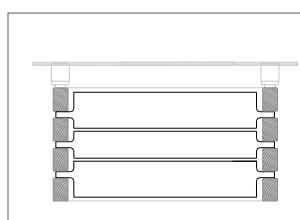

The full price of MONTECARLO DOES NOT include the Remote Valve Assembly (GVR) which is supplied aside as an accessory

HYDRAULIC VERSION

Model	General features				CHROME-PLATED model				COLOURED model					
	H (cm)	L (cm)	P (cm)	Interaxis (Pipe centre) (cm)	Thermal yield Watts ΔT 50°C ΔT 30°C		Category G0 (€)	Water Content (l)	Thermal yield Watts ΔT 50°C ΔT 30°C		Category C0 (€)	Category C1/C2 (€)	Category C3 (€)	Water Content (l)
HORIZONTAL														
MO 080 - MOC#080	37,5	80,0	23	27,5	385	215		7,26	597	318				6,60
MO 100 - MOC#100	37,5	100,0	23	27,5	451	253		8,59	683	359				7,90
MO 120 - MOC#120	37,5	120,0	23	27,5	534	296		9,89	792	421				8,70
SQUARE														
MQ 050 - MQC#050	50,0	50,0	23	40	314	166		6,10	512	266				5,40
VERTICAL														
MV 140 - MVC#140	140,0	37,5	23	35	497	253		10,79	830	425				9,50
MV 170 - MVC#170	170,0	37,5	23	35	604	308		12,58	992	513				11,30

Code MO# refers to the chrome-plated version whereas code MOC# refers to the coloured version.
Colours not available: GRRC

PRICES OF ACCESSORIES

Only for the Montecarlo vertical version

Code	Description	Finishes	Price (€)
ZAMM#MMWE	30.5x17.5x2.5 cm wooden shelf for MONTECARLO vertical	wenge wood	
ZAMM#MMRS	30.5x17.5x2.5 cm wooden shelf for MONTECARLO vertical	bleached oak	
ZAMM#PMWE	Wooden towel rail size 30.5x17.5x2.5 cm for MONTECARLO vertical	wenge wood	
ZAMM#PMRS	Wooden towel rail size 30.5x17.5x2.5 cm for MONTECARLO vertical	bleached oak	

SHELF

cod. ZAMM#MM