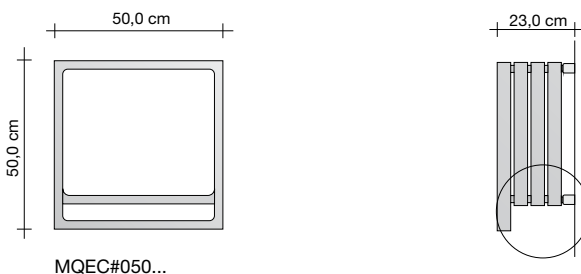

MONTECARLO ELECTRIC COLOURED

Radiator composed of 40x25 mm section steel elements

EL

ORDER EXAMPLE To correctly order this model follow the example specified below:

PRODUCT

MVEC#170
9010
P4

MVEC#170 9010 P4

Article code found in the prices table on the side
Colour code to be checked in the Tubes Colour Chart
Resistor code found on page 230

ACCESSORIES

ZRF004
ZRF007

(Electric adjusters supplied as an accessory)

Kit with WALL type room thermostat (radio frequency)

Kit with WALL type room thermostat (radio frequency) with weekly PROGRAMMING

HORIZONTAL

SQUARE

ELECTRIC connection of model MOEC#080

VERTICAL

ELECTRIC connection of models MVEC#170, MVEC#140 and MQEC#050

Connection to Tubes Wi-Fi
Thermostat

Remote switch

Electric plug not supplied