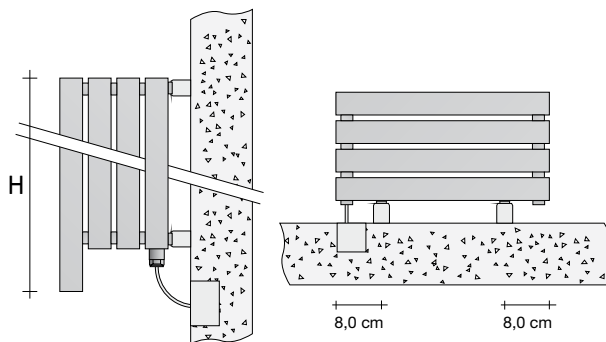

ELECTRIC connection of models MVEC#170, MVEC#140 and MQEC#050