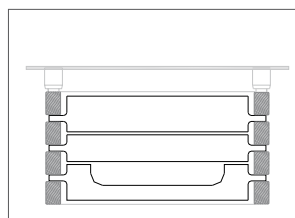

TOWEL RAIL SHELF

cod. ZAMM#PM

ELECTRIC ADJUSTERS

Electrical setting is via the use of the following thermostats that regulate the room temperature by interacting with up to max 5 radiators.

Code	Description	Price** (€)
cod. ZRF007		
cod. ZRF004		
ZRF004*	Kit with WALL type room thermostat (radio frequency)	
ZRF007*	Kit with WALL type room thermostat (radio frequency) with weekly PROGRAMMING	

** The price of the two kits mentioned above includes the wall box radiofrequency receiver that strictly must be installed.