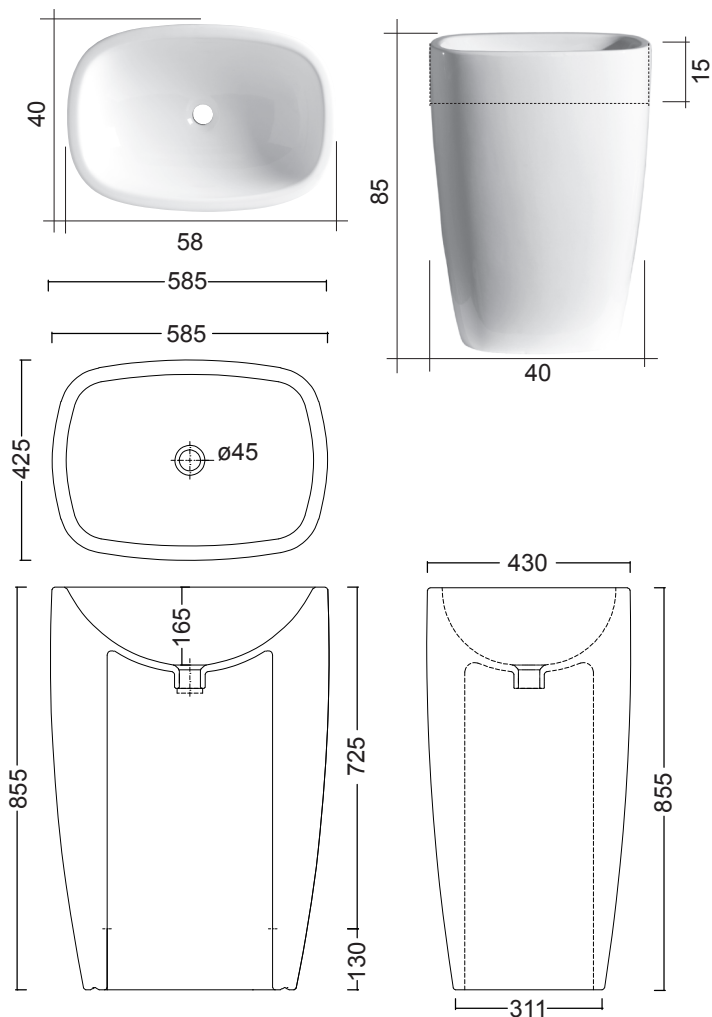

LAVABO MILK

MILK cod. 001 290

Lavabo freestanding in ceramica predisposto x scarico a parete cm.58x40xh.85
 Freestanding ceramic washbasin wall waste with overflow 58x40xh.85 cm.

Disponibile in tutti i colori
 Available in all colours

cod. 007 021

Piletta scarico libero per lavabo/bidet con cover cromata
 Waste for washbasin/bidet without over-flow free draining

cod. 007 022

Sifone per lavabo/bidet cm.65x125
 Siphon for washbasin/bidet 65x125 cm.

LAVABO MILK

MILK cod. 001 287

Lavabo freestanding in ceramica predisposto x scarico a pavimento cm.58x40xh.85 con piletta sifonata
Freestanding ceramic washbasin floor waste 58x40xh.85 cm. syphon waste trap included

cod. 007 022

Sifone per lavabo/bidet cm.65x125
Siphon for washbasin/bidet 65x125 cm.