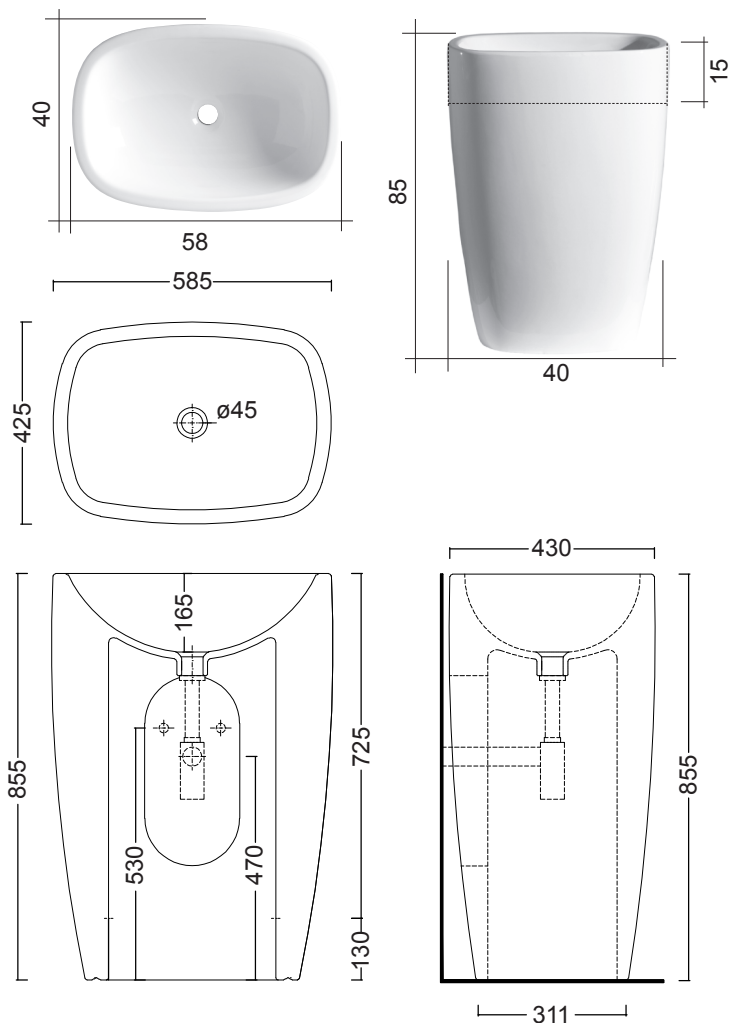

LAVABO MILK

MILK cod. 001 290

Lavabo freestanding in ceramica predisposto x scarico a parete cm.58x40xh.85
 Freestanding ceramic washbasin wall waste with overflow 58x40xh.85 cm.

Disponibile in tutti i colori
 Available in all colours

ACCESSORI

cod. 007 403

Piletta CLICK-CLACK per lavabo/bidet con cover in ceramica, in tutti i colori
 Waste for washbasin/bidet with ceramic top in all colours

cod. 007 020

Piletta CLICK-CLACK per lavabo/bidet con cover cromata
 Waste for washbasin/bidet with chromed top

LAVABO MILK

MILK cod. 001 287

Lavabo freestanding in ceramica predisposto x scarico a pavimento cm.58x40xh.85 con piletta sifonata
Freestanding ceramic washbasin floor waste 58x40xh.85 cm. syphon waste trap included

cod. 007 022

Sifone per lavabo/bidet cm.65x125
Siphon for washbasin/bidet 65x125 cm.