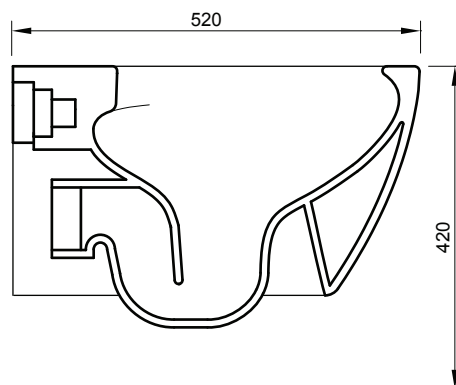

NIC Design

Rimless Sospeso

MILK cod. 003 482

Wc senza brida sospeso completo di fissaggi
cm 53x34,5xh28,5
Kg 25

Wall hung wc direct flush fixing kit included
53x34,5xh28,5 cm
Kg 25

- * Guarnizione zig-zag inclusa
- * Self sticking seal included

ACCESSORI

cod. 005 527
Coprivaso in termoindurente quick release
Thermosetting seat&cover quick release

cod. 005 528
Coprivaso in termoindurente con chiusura rallentata e quick release
Thermosetting seat&cover, quick release hinges, soft closing system