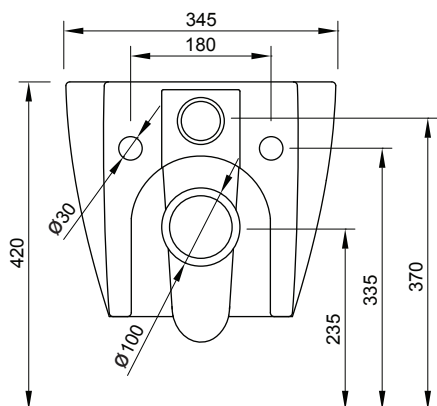

NIC Design

Rimless Sospeso

MILK cod. 003 482

Wc senza brida sospeso completo di fissaggi
cm 53x34,5xh28,5
Kg 25

Wall hung wc direct flush fixing kit included
53x34,5xh28,5 cm
Kg 25

- * Guarnizione zig-zag inclusa
- * Self sticking seal included

ACCESSORI

cod. 005 527
Coprivaso in termoindurente quick release
Thermosetting seat&cover quick release

cod. 005 528
Coprivaso in termoindurente con chiusura rallentata e quick release
Thermosetting seat&cover, quick release hinges, soft closing system