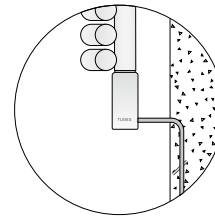

For other types of Valves see the table in page 271 - 272 - 273 - 274 - 275.

TRAME 28

TRAME 20

TRAME 14

How to carry out connection to the Electric supply

Radio receiver (supplied with ZRF004 or ZRF007)

Remote switch (not supplied)

Electric plug not supplied

Mixed with Kit and external Connectors

Mixed Standard with Rear Connectors

Mixed with Kit, Room thermostat and External Connectors

Mixed with Room thermostat and Rear Connectors

ADDITIONAL CHARGES FOR COLOURS AND FINISHES (see the official Tubes Colour Chart)

Additional colour charges are calculated over the Pure white price (Cat. C0), for the other categories the additional charges herein below are applicable: Category C1 and C2 +10% - C3 Category +20% - RAL not included in the colour chart +30% - PLATED finishes: NOT available. Colours not available: GRCC.