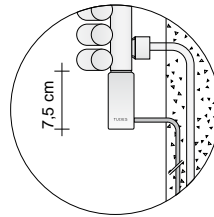

PRODUCT	TRO20M#0525 0430 KU1 ST 9010
TRO20M#0525 0430	Article code composed of Model, Width (0525mm) and Height (0430mm)
KU1	Resistor code found in the table on the side
ST	Standard Support code, only one support code available for Electric and Mixed version
9010	Colour code to be checked in the Tubes Colour Chart

For other types of Valves see the table in page 271 - 272 - 273 - 274 - 275.

TRAME 28

TRAME 20

TRAME 14

How to carry out connection to the Electric supply

Radio receiver (supplied with ZRF004 or ZRF007)

Remote switch (not supplied)

Electric plug not supplied

Mixed with Kit and external Connectors

Mixed Standard with Rear Connectors

Mixed with Kit, Room thermostat and External Connectors

Mixed with Room thermostat and Rear Connectors