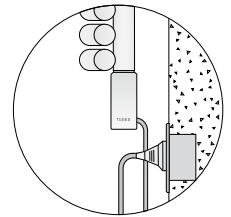

For other types of Valves see the table in page 271 - 272 - 273 - 274 - 275.

TRAME 28

TRAME 20

TRAME 14

How to carry out connection to the Electric supply

Radio receiver (supplied with ZRF004 or ZRF007)

Remote switch (not supplied)

Electric plug not supplied

Mixed with Kit and external Connectors

Mixed Standard with Rear Connectors

Mixed with Kit, Room thermostat and External Connectors

Mixed with Room thermostat and Rear Connectors

ADDITIONAL CHARGES FOR COLOURS AND FINISHES (see the official Tubes Colour Chart)

Additional colour charges are calculated over the Pure white price (Cat. C0), for the other categories the additional charges herein below are applicable: Category C1 and C2 +10% - C3 Category +20% - RAL not included in the colour chart +30% - PLATED finishes: NOT available. Colours not available: GRCC.