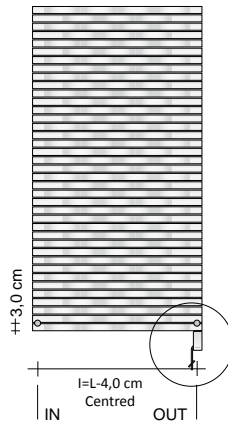

Mixed Standard with Rear Connectors