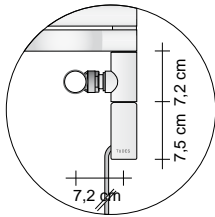

Electric plug not supplied

Mixed with Kit and external Connectors