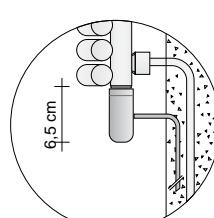

For other types of Valves see the table in page 271 - 272 - 273 - 274 - 275.

TRAME 28

TRAME 20

TRAME 14

How to carry out connection to the Electric supply

Radio receiver (supplied with ZRF004 or ZRF007)

Remote switch (not supplied)

Electric plug not supplied

Mixed with Kit and external Connectors

Mixed Standard with Rear Connectors

Mixed with Kit, Room thermostat and External Connectors

Mixed with Room thermostat and Rear Connectors