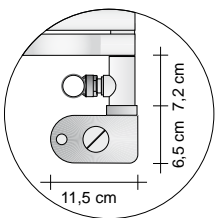

TRAME Horizontal Mixed

Radiator composed of 14, 20, 28 mm diameter horizontal steel elements fusion welded with 28 mm diameter manifolds

ORDER EXAMPLE To correctly order this model follow the example specified below:

PRODUCT	TRO20M#0525 0430 KU1 ST 9010
TRO20M#0525 0430	Article code composed of Model, Width (0525mm) and Height (0430mm)
KU1	Resistor code found in the table on the side
ST	Standard Support code, only one support code available for Electric and Mixed version
9010	Colour code to be checked in the Tubes Colour Chart

Electric plug not supplied

Mixed with Kit and external Connectors

Mixed Standard with Rear Connectors

Mixed with Kit, Room thermostat and External Connectors

Mixed with Room thermostat and Rear Connectors

TRAME HORIZONTAL Mixed (Electric-Water)

Radiator composed of 14, 20, 28 mm diameter horizontal steel elements fusion welded with 28 mm diameter manifolds

MX

TRAME 14 mixed Standard

Code	H (cm)	L (cm)	Edge Cap Colour Code			Thermal yield Watts ΔT 50°C	Thermal yield Watts ΔT 30°C	Electric resistor Watts	Category C0 RAL 9010 (€)	Category C1/C2 (€)	Category C3 (€)
			White	Grey	Chrome*						
TRO14MS#05250400	40,0	52,5	KU1	KV1	KZ1*	342	186	300			
TRO14MS#05250818	81,8		KU2	KV2	KZ2*	606	336	600			
TRO14MS#05251312	131,2		KU3	KV3	KZ3*	914	503	900			
TRO14MS#05251806	180,6		KU4	KV4	KZ4*	1237	662	1200			