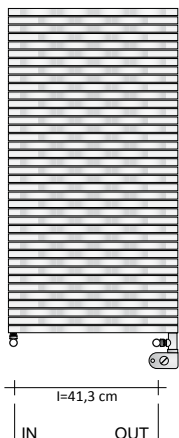

Mixed with Kit, Room thermostat and External Connectors